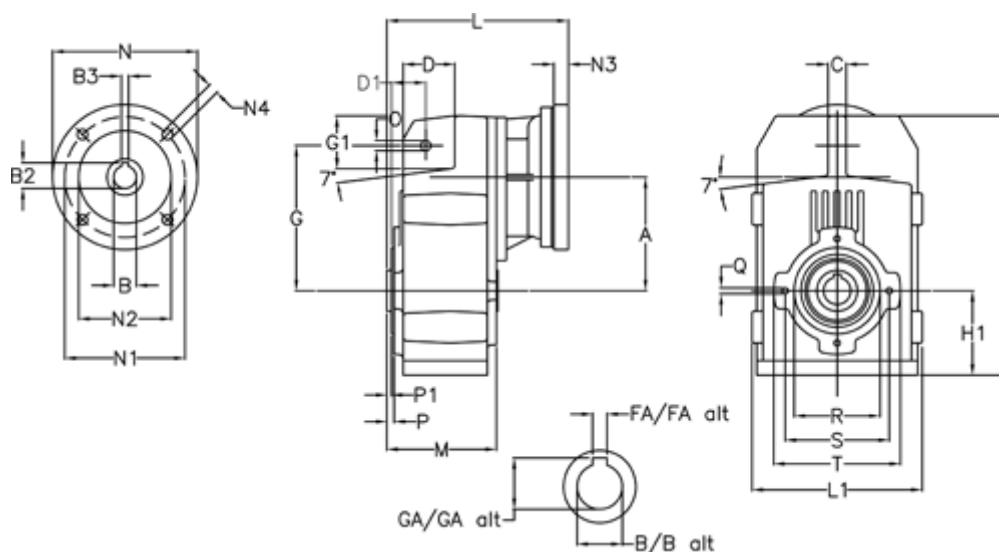

Article number: 29560422014220

Description: Shaft mounted gear
A413H40-220,1-P63B5

Measures

A = 175.75	FA = 12	M = 144.0	Q = M12x19
B = 40	G = 218	N = 140	R = 130
B1 = 11	G1 = 97.5	N1 = 115	S = 165
B2 = 12.8	GA = 43.0	N2 = 95	T = 200
B3 = 4	H = 389.0	N4 = M8x19	
C = 16	H1 = 116.0	O = 14	
D = 79.0	L = 246.0	P = 7.5	
D1 = 56.5	L1 = 242	P1 = 3.5	